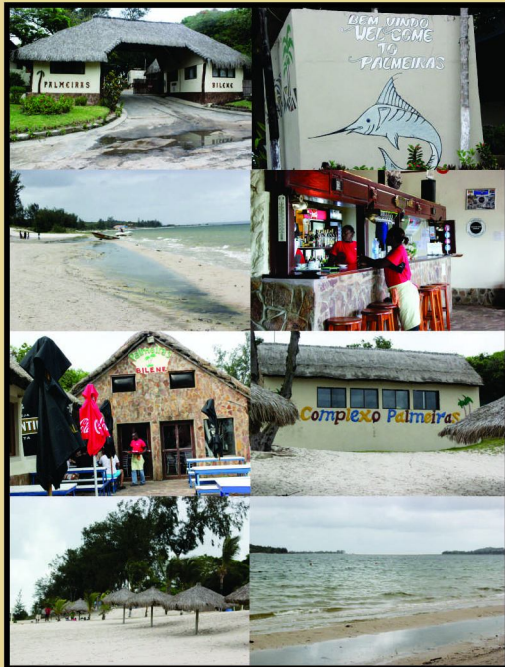

Khayalami Group

Palmeira Lodge

Tel: +27 13 752 8531
reservations@khayalamilodge.com

Bilene
Mozambique

2 Bed Rondawel

4 Bed Chalet

6 Sleeper - Self catering

FACILITIES